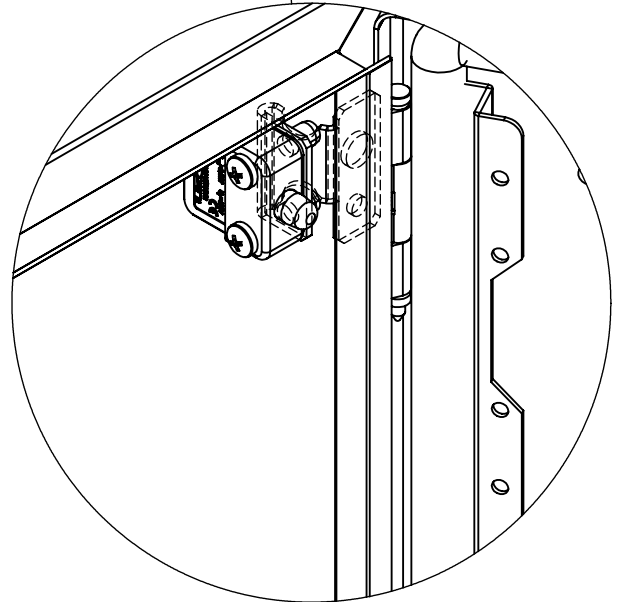

## DOOR LAMP SWITCH LAMBA KAPI ANAHTARI

973.141
---------

### PART LIST

REF.	Pic.	REF.	Pic.
A		1	B
			 M4X20 2