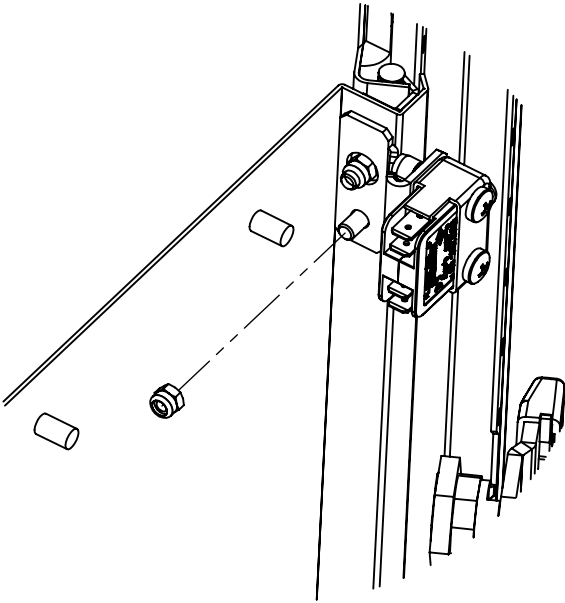

## DOOR LAMP SWITCH LAMBA KAPI ANAHTARI

973.141
---------

### PART LIST

REF.	Pic.	REF.	Pic.
A		1	B
			 M4X20 2

### *PURPOSE OF USAGE*

*Lamp door switch is suitable for DM Series cabinets.*