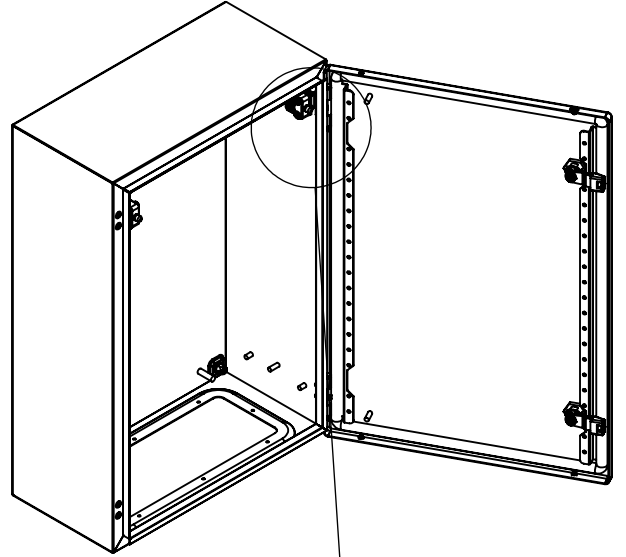

## DOOR LAMP SWITCH LAMBA KAPI ANAHTARI

973.141
---------

### PART LIST

REF.	Pic.	REF.	Pic.
A		1	B
			 M4X20 2

### *PURPOSE OF USAGE*

*Lamp door switch is suitable for DM Series cabinets.*