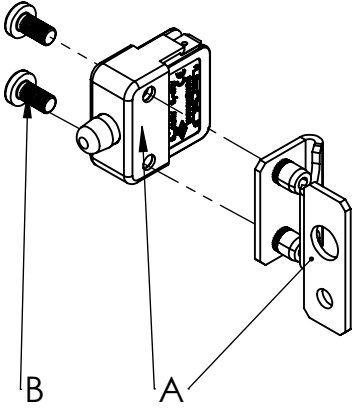

## DOOR LAMP SWITCH LAMBA KAPI ANAHTARI

973.141
---------

### PART LIST

REF.	Pic.	REF.	Pic.
A		1	B
			 M4X20 2

### *PURPOSE OF USAGE*

*Lamp door switch is suitable for DM Series cabinets.*